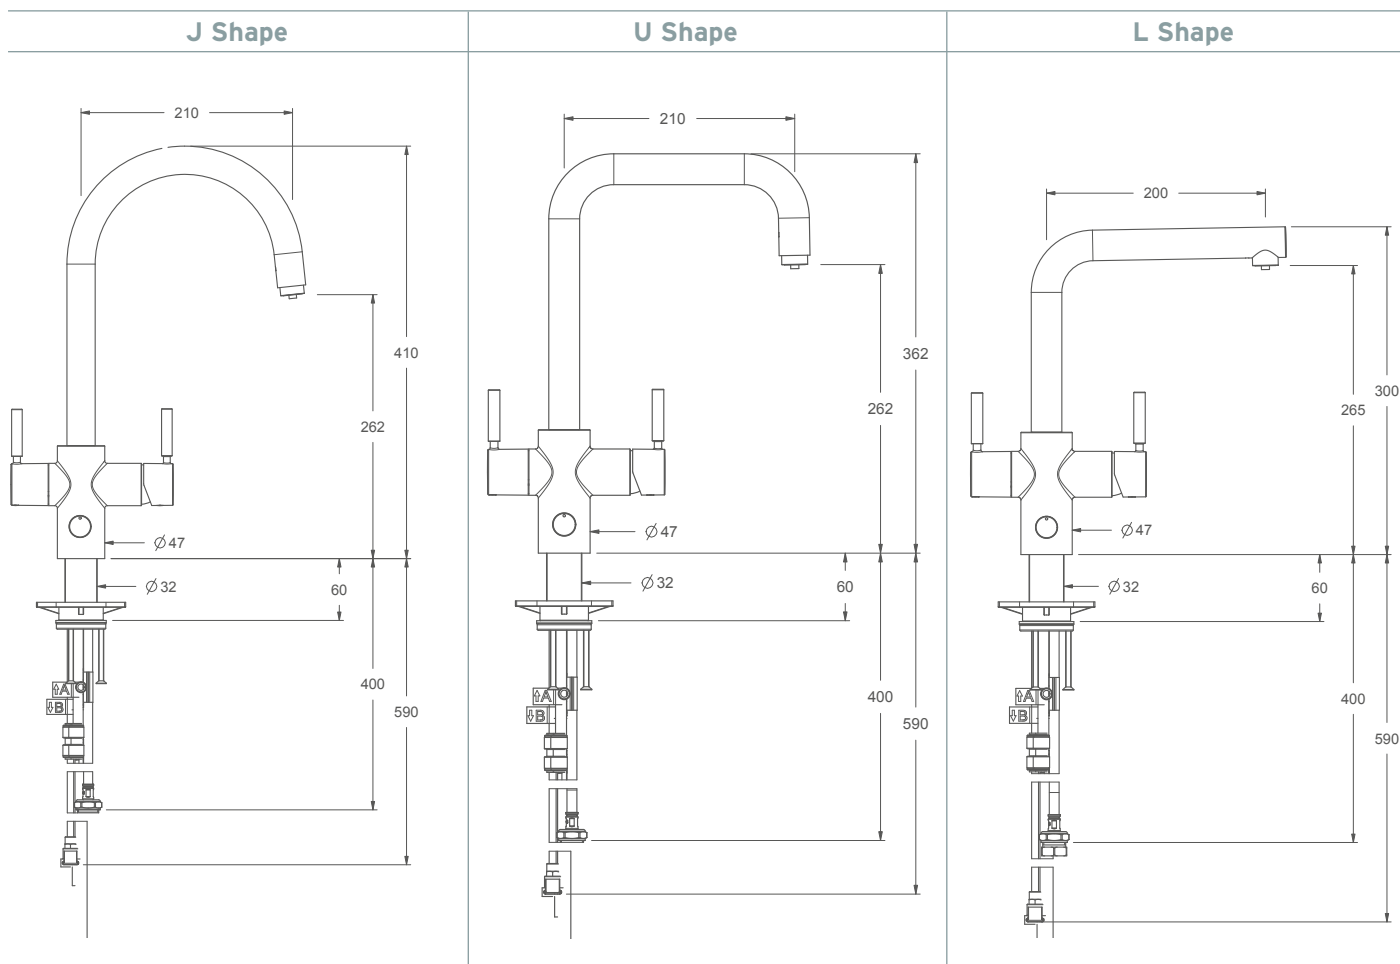

Safe

All of our steaming hot water taps are protected by a push lock safety lever.

Energy efficient

An InSinkErator® steaming hot water tap uses less energy than a 40-watt light bulb.

DIMENSIONS (mm)

**AVAILABLE IN
THREE FINISHES**

SPECIFICATIONS

- Solid, high-quality low lead brass
- Complete installation kit for solid surface mount
- Capacity: 2.5 litre stainless steel tank
- Neotank® features a digital adjustable dial that allows you to set you water temperature in tank between 88°C and 98°C
- Required hole diameter: 35-38mm
- Required supply pressure (cold): 172-862 kPa (1.7-8.6 bar) (25-125 psi)
- Required supply pressure (hot): 50xPa (0.5 bar) (7 psi)