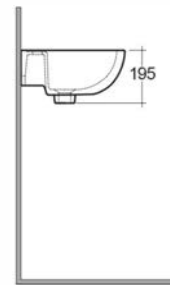

### TECHNICAL SPECIFICATIONS

Suite:	RAK-COMPACT
Type:	Wall Hung
Dimensions:	500 x 380 mm
Weight:	17 Kg
Color:	Alpine White
Shape of basin:	Oval
<b>Code</b>	<b>Name</b>
CO0601AWHA	COMPACT WASH BASIN 50CM