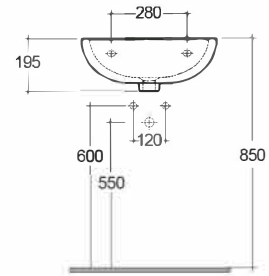

### TECHNICAL SPECIFICATIONS

Suite:	RAK-COMPACT
Type:	Wall Hung
Dimensions:	500 x 380 mm
Weight:	17 Kg
Color:	Alpine White
Shape of basin:	Oval
<b>Code</b>	<b>Name</b>
CO0601AWHA	COMPACT WASH BASIN 50CM

Dimensions: All dimensions in mm. Tolerance of vitreous china & fireclay items:  $\pm 5\%$  for below 200mm and  $\pm 3\%$  for above 200mm; for all other items tolerance  $\pm 1\%$ . Note: Due to a continuing development program to improve design and performance, the manufacturer reserves all rights to vary specifications without prior information. Please note accessories are for photographic use only.