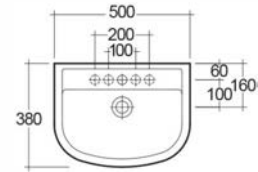

### TECHNICAL SPECIFICATIONS

Suite:	RAK-COMPACT
Type:	Wall Hung
Dimensions:	500 x 380 mm
Weight:	17 Kg
Color:	Alpine White
Shape of basin:	Oval
<b>Code</b>	<b>Name</b>
CO0601AWHA	COMPACT WASH BASIN 50CM

Dimensions: All dimensions in mm. Tolerance of vitreous china & fireclay items:  $\pm 5\%$  for below 200mm and  $\pm 3\%$  for above 200mm; for all other items tolerance  $\pm 1\%$ . Note: Due to a continuing development program to improve design and performance, the manufacturer reserves all rights to vary specifications without prior information. Please note accessories are for photographic use only.