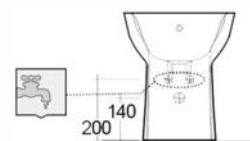

RAK-MORNING-COMFORT HEIGHT 42CM

Bidets | Back To Wall

RAK
CERAMICS

22.5 Kg

TECHNICAL SPECIFICATIONS

Suite:	RAK-MORNING
Type:	Back To Wall
Dimensions:	365 x 520 mm
Weight:	20 Kg
Color:	Alpine White

Code	Name
MORBD2015AWHA	MORNING BIDET BACK TO WALL 52CM

Dimensions: All dimensions in mm. Tolerance of vitreous china & fireclay items: $\pm 5\%$ for below 200mm and $\pm 3\%$ for above 200mm; for all other items tolerance $\pm 1\%$. Note: Due to a continuing development program to improve design and performance, the manufacturer reserves all rights to vary specifications without prior information. Please note accessories are for photographic use only.