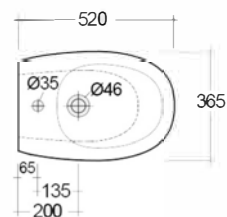

RAK-MORNING-COMFORT HEIGHT 42CM

Bidets | Back To Wall

RAK
CERAMICS

22.5 Kg

TECHNICAL SPECIFICATIONS

Suite:	RAK-MORNING
Type:	Back To Wall
Dimensions:	365 x 520 mm
Weight:	20 Kg
Color:	Alpine White

Code	Name
MORBD2015AWHA	MORNING BIDET BACK TO WALL 52CM

Dimensions: All dimensions in mm. Tolerance of vitreous china & fireclay items: $\pm 5\%$ for below 200mm and $\pm 3\%$ for above 200mm; for all other items tolerance $\pm 1\%$. Note: Due to a continuing development program to improve design and performance, the manufacturer reserves all rights to vary specifications without prior information. Please note accessories are for photographic use only.