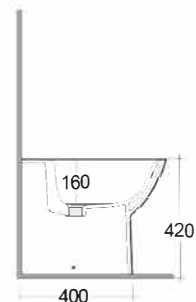

RAK-MORNING-COMFORT HEIGHT 42CM

Bidets | Back To Wall

RAK
CERAMICS

22.5 Kg

TECHNICAL SPECIFICATIONS

Suite:	RAK-MORNING
Type:	Back To Wall
Dimensions:	365 x 520 mm
Weight:	20 Kg
Color:	Alpine White

Code	Name
MORBD2015AWHA	MORNING BIDET BACK TO WALL 52CM

Dimensions: All dimensions in mm. Tolerance of vitreous china & fireclay items: $\pm 5\%$ for below 200mm and $\pm 3\%$ for above 200mm; for all other items tolerance $\pm 1\%$. Note: Due to a continuing development program to improve design and performance, the manufacturer reserves all rights to vary specifications without prior information. Please note accessories are for photographic use only.